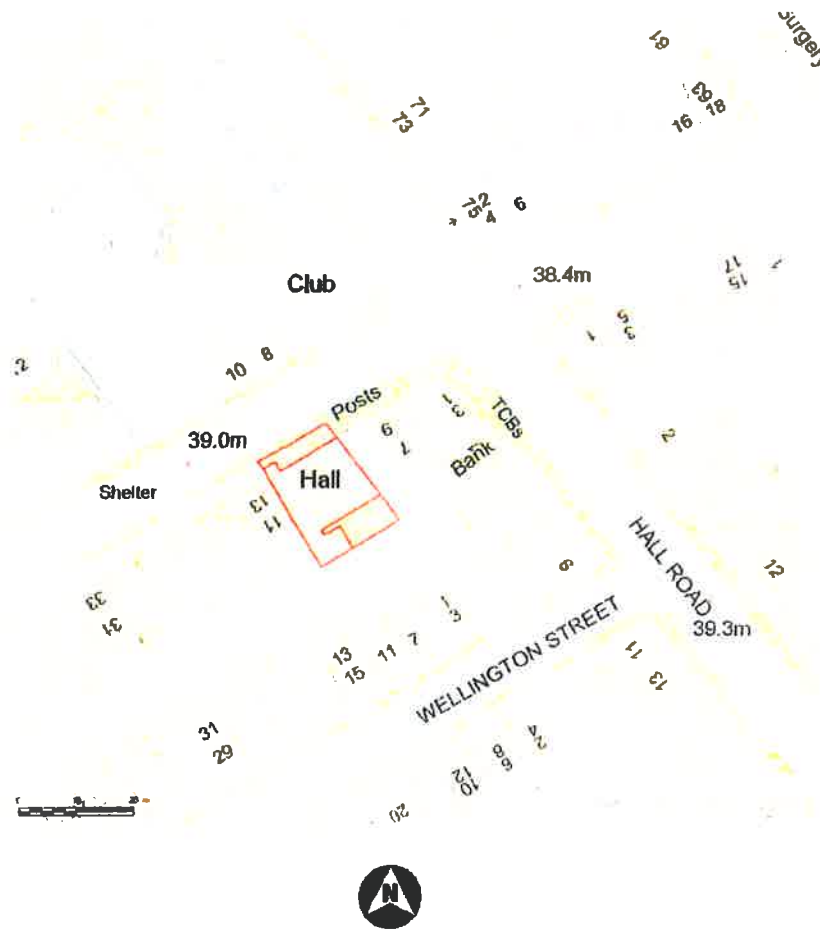

AREA 2 HA
SCALE 1:1250

CENTRE COORDINATES: 430998, 564308

Supplied by Streetwise Maps Ltd
www.streetwise-maps.com
Licence No: 100047474

SOUTH TYNE DISTRICT COUNCIL
01 FEB 2016
AREA PLANNING

STO 0 9 5 / 1 6 FUL